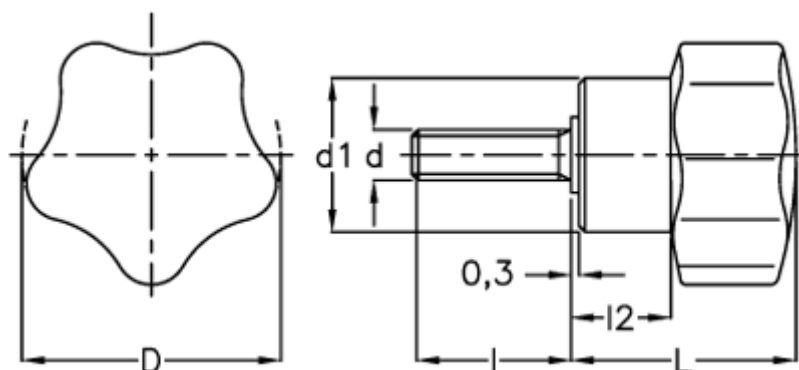

Data Sheet

Article number: 2302066361

Description: E+G Lobe knob
VC.192/40 p-M8x16

Measures

D = 40

d1 = 21

d 6g = M8

l = 16

L = 27

l2 = 12